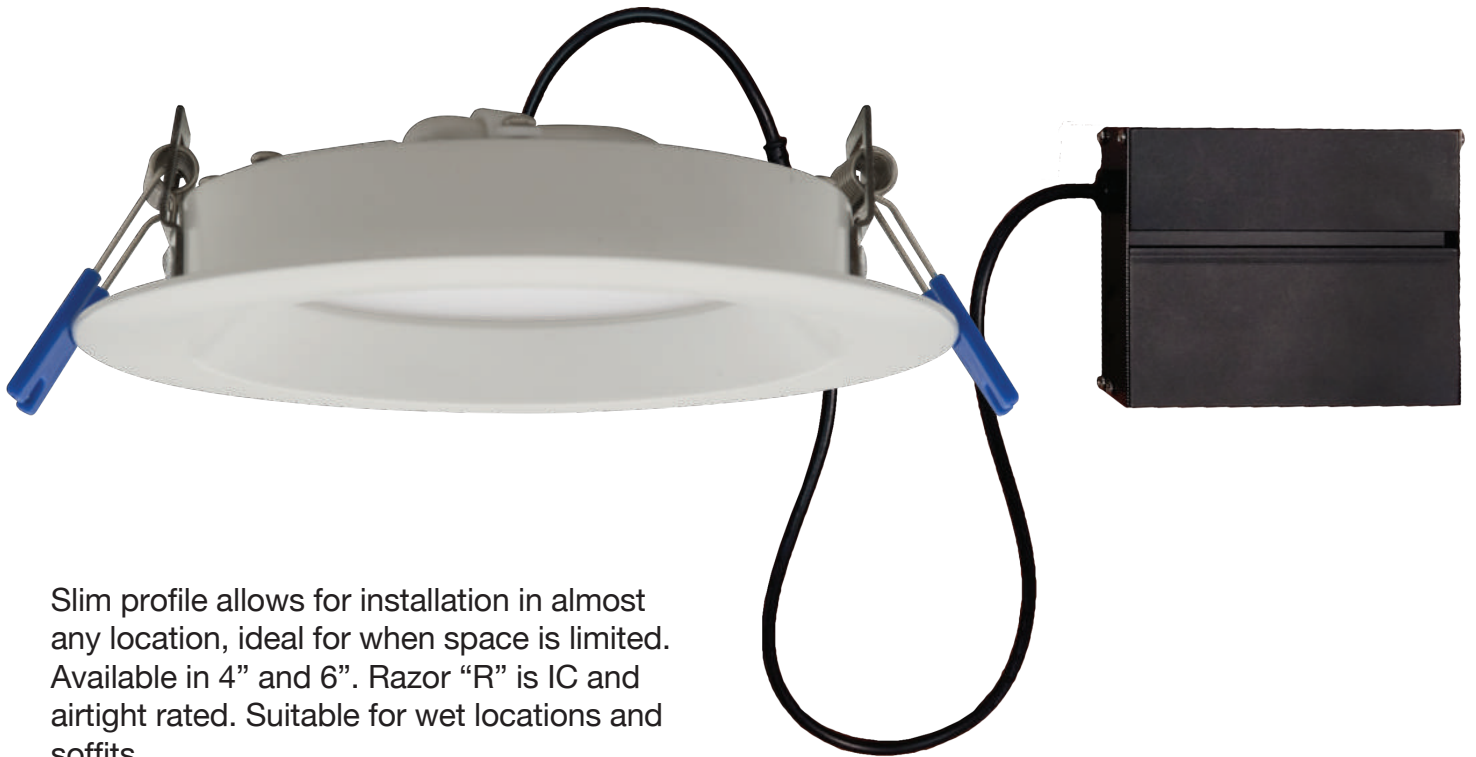

SERIES RAZOR

LED ULTRA THIN RECESSED DOWNLIGHT

Slim profile allows for installation in almost any location, ideal for when space is limited. Available in 3", 4" and 6", Razor is IC and airtight rated. Suitable for wet locations and soffits.

Each unit includes a junction box with driver, pressure fit spring clips and Quick Connect wire connectors for fast and easy installation.

5 years Limited Warranty

NOMINAL SIZE	MODEL	LIGHT OUTPUT	WATTAGE	LUMINAIRE DIMENSIONS	JUNCTION BOX DIMENSIONS	COLOR TEMPERATURE	CRI
3"	RZR-300	420 LM	6W	3.75"	3.5" x 2.9" x 1.2"	3000K, 4000K	80+
4"	RZR-400	600 LM	9W	5.0"	3.5" x 3.25" x 1.2"		
6"	RZR-600	950 LM	12W	7.0"			
LIFETIME 50,000 HOURS		LIGHT DISTRIBUTION BEAM ANGLE 107°		AVAILABLE FINISHES WHITE, SATIN CHROME, BLACK			

RAZOR-R

SERIES **LED**
LOW PROFILE REGRESSED
RECESSED DOWNLIGHT

Slim profile allows for installation in almost any location, ideal for when space is limited. Available in 4" and 6". Razor "R" is IC and airtight rated. Suitable for wet locations and soffits.

SERIES

LED

RAZOR-G

LOW PROFILE GIMBAL RECESSED DOWNLIGHT

Slim profile allows for installation in almost any location, ideal for when space is limited. Available in 4". Razor "G" is IC and airtight rated. Suitable for damp locations and soffits.