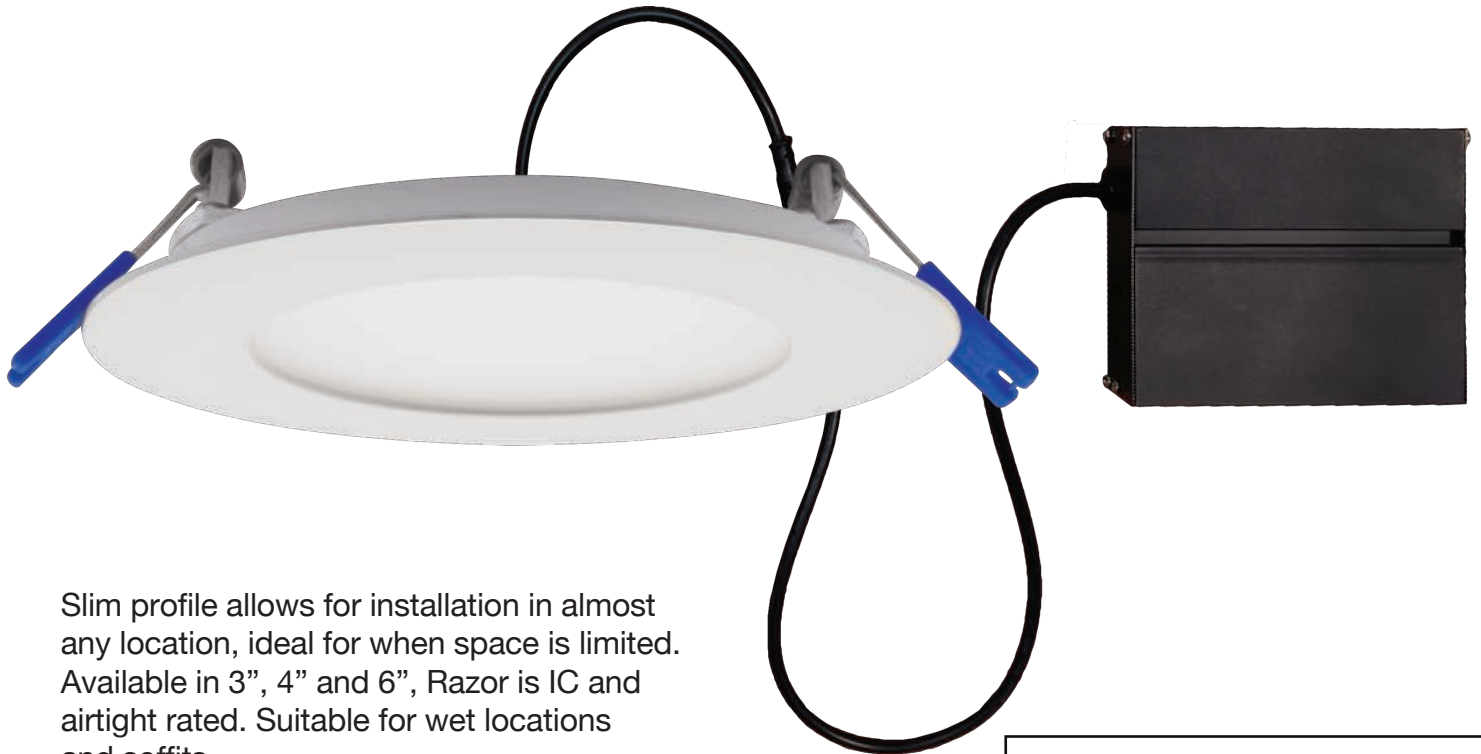

SERIES RAZOR

LED ULTRA THIN RECESSED DOWNLIGHT

Slim profile allows for installation in almost any location, ideal for when space is limited. Available in 3", 4" and 6", Razor is IC and airtight rated. Suitable for wet locations and soffits.

Each unit includes a junction box with driver, pressure fit spring clips and Quick Connect wire connectors for fast and easy installation.

5 years Limited Warranty

NOMINAL SIZE	MODEL	LIGHT OUTPUT	WATTAGE	LUMINAIRE DIMENSIONS	JUNCTION BOX DIMENSIONS	COLOR TEMPERATURE	CRI
3"	RZR-300	420 LM	6W	3.75"	3.5" x 2.9" x 1.2"	3000K, 4000K	80+
4"	RZR-400	600 LM	9W	5.0"	3.5" x 3.25" x 1.2"		
6"	RZR-600	950 LM	12W	7.0"			
LIFETIME 50,000 HOURS		LIGHT DISTRIBUTION BEAM ANGLE 107°		AVAILABLE FINISHES WHITE, SATIN CHROME, BLACK			

RAZOR-R

SERIES **LED**
LOW PROFILE REGRESSED
RECESSED DOWNLIGHT

Slim profile allows for installation in almost any location, ideal for when space is limited. Available in 4" and 6". Razor "R" is IC and airtight rated. Suitable for wet locations and soffits.

SERIES

LED

RAZOR-G

LOW PROFILE GIMBAL RECESSED DOWNLIGHT

Slim profile allows for installation in almost any location, ideal for when space is limited. Available in 4". Razor "G" is IC and airtight rated. Suitable for damp locations and soffits.