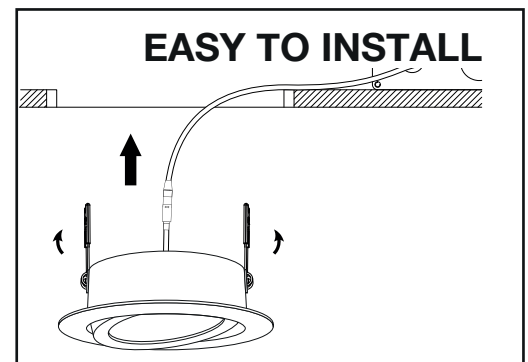

SERIES

LED

RAZOR-G

LOW PROFILE GIMBAL RECESSED DOWNLIGHT

Slim profile allows for installation in almost any location, ideal for when space is limited. Available in 4". Razor "G" is IC and airtight rated. Suitable for damp locations and soffits.

Each unit includes a junction box with driver, pressure fit spring clips and Quick Connect wire connectors for fast and easy installation.

5 years Limited Warranty

NOMINAL SIZE	MODEL	LIGHT OUTPUT	WATTAGE	LUMINAIRE DIMENSIONS	JUNCTION BOX DIMENSIONS	COLOR TEMPERATURE	CRI
4"	RZR-420	600 LM	9W	5.75"	3.5" x 3.25" x 1.2"	3000K, 4000K	80+
LIFETIME 50,000 HOURS		LIGHT DISTRIBUTION BEAM ANGLE 107°		AVAILABLE FINISHES WHITE, SATIN CHROME, BLACK			