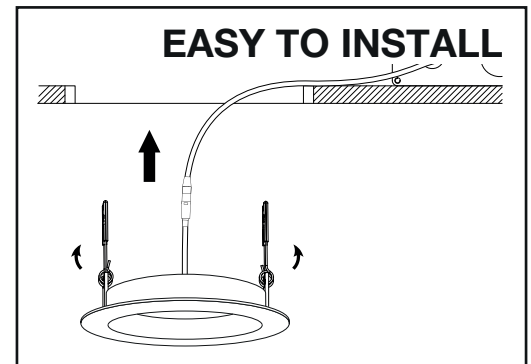

5 years Limited Warranty

NOMINAL SIZE	MODEL	LIGHT OUTPUT	WATTAGE	LUMINAIRE DIMENSIONS	JUNCTION BOX DIMENSIONS	COLOR TEMPERATURE	CRI
4"	RZR-410	600 LM	9W	5.4"	3.5" x 3.25" x 1.2"	3000K, 4000K	80+
6"	RZR-610	950 LM	12W	7.3"			
LIFETIME 50,000 HOURS		LIGHT DISTRIBUTION BEAM ANGLE 107°		AVAILABLE FINISHES WHITE, SATIN CHROME, BLACK