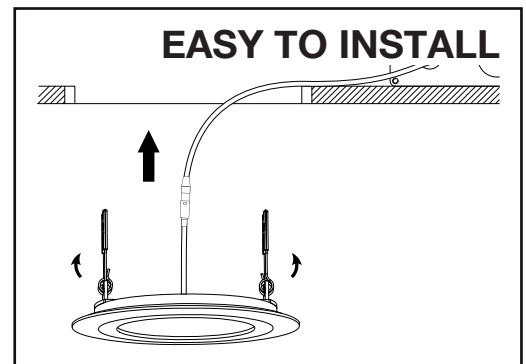

SERIES RAZOR

LED ULTRA THIN RECESSED DOWNLIGHT

Slim profile allows for installation in almost any location, ideal for when space is limited. Available in 3", 4" and 6", Razor is IC and airtight rated. Suitable for wet locations and soffits.

Each unit includes a junction box with driver, pressure fit spring clips and Quick Connect wire connectors for fast and easy installation.

5 years Limited Warranty

NOMINAL SIZE	MODEL	LIGHT OUTPUT	WATTAGE	LUMINAIRE DIMENSIONS	JUNCTION BOX DIMENSIONS	COLOR TEMPERATURE	CRI
3"	RZR-300	420 LM	6W	3.75"	3.5" x 2.9" x 1.2"	3000K, 4000K	80+
4"	RZR-400	600 LM	9W	5.0"	3.5" x 3.25" x 1.2"		
6"	RZR-600	950 LM	12W	7.0"			
LIFETIME 50,000 HOURS		LIGHT DISTRIBUTION BEAM ANGLE 107°		AVAILABLE FINISHES WHITE, SATIN CHROME, BLACK			

RAZOR-R

SERIES **LED**
LOW PROFILE REGRESSED
RECESSED DOWNLIGHT

Slim profile allows for installation in almost any location, ideal for when space is limited. Available in 4" and 6". Razor "R" is IC and airtight rated. Suitable for wet locations and soffits.