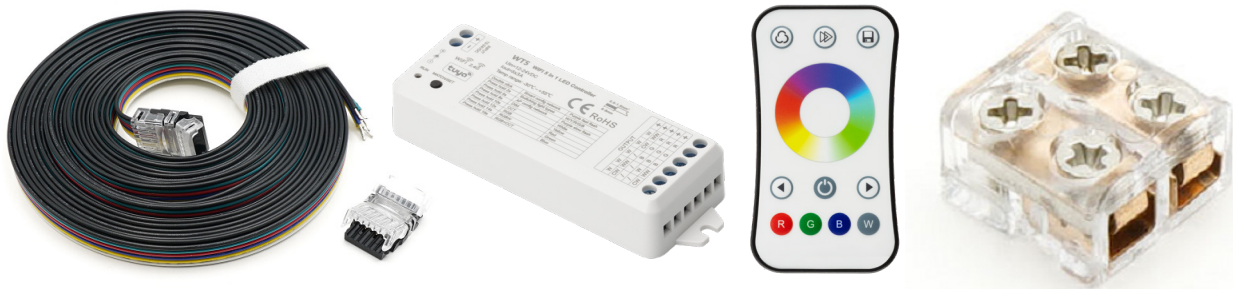

PINNACLE SERIES

ACCESSORIES & DRIVERS MATRIX SHEETS

PINNACLE SERIES

ACCESSORIES

MATRIX SHEET

	ACCESSORY		TL350	TL600	TL250	TL360
TECHNICAL SPECIFICATIONS	Watts/foot		2.9 W/ft.	5.1 W/ft.	2.9 W/ft.	4.6 W/ft.
	Lumens/foot		322 lm/ft.	563 lm/ft.	236 lm/ft.	388 lm/ft.
	Reel size		16.4 ft 5 m	16.4 ft 5 m	32.8 ft 10 m	16.4 ft 5 m
	Max run		26.2 ft 8 m 76 W	16.4 ft 5 m 84 W	32.8 ft 10 m 96 W	16.4 ft 5 m 75 W
2-PIN SNAP CONNECTORS	TL-CCT-2-10		•	•	•	
	TL-CJOIN6-2-10		•	•	•	
	TL-CTW6-2-10		•	•	•	
2-PIN SCREW CONNECTORS	TL-STT-2-10		•	•	•	•
	TL-STB-2-10		•	•	•	•
	TL-STW8-2-10		•	•	•	•
	TL-SJOIN-2-10		•	•	•	•
	TL-SLTT-2-10		•	•	•	•
	TL-EXT6FT-2-10		•	•	•	•

PINNACLE SERIES

ACCESSORIES

MATRIX SHEET

	ACCESSORY		TL200	TL150	TL260	TL400
TECHNICAL SPECIFICATIONS	Watts/foot		3.7 W/ft.	4.6 W/ft.	3 W/ft.	4.5 W/ft.
	Lumens/foot		198 lm/ft.	138 lm/ft.	272 lm/ft.	414 lm/ft.
	Reel size		16.4 ft 5 m	16.4 ft 5 m	16.4 ft 5 m	100 ft 30.5 m
	Max run		16.4 ft 5 m 60 W	16.4 ft 5 m 75 W	16.4 ft 5 m 49 W	100 ft 30.5 m 450 W
6-PIN SCREW CONNECTORS	TL-CTT-6-12		●			
	TL-CTW6-6-12		●			
	TL-CJOIN6-6-12		●			
	TL-EXT-20FT-6-12		●			
RGBW NEONFLEX CONNECTORS	TL-EC24V-1515			●		
	TL-WL6-1515			●		
	TL-JOIN6-1515			●		
	TL-CLIP-1515			●		
2-PIN WET LOCATIONS CONNECTORS	TL-EC-COB67				●	
	TL-WL6FT-COB67				●	
	TL-JOIN12-COB67				●	
	TL-CLIP-COB67				●	
CONTROLLER & REMOTES	TL-RGB-CTRL		●			
	TL-WIFI-CTRL		●	●		
	TL-RGBW-RMT			●		
	TL-RGBCCT-MRT		●			
120V ACCESSORIES	TL-CLIP-120V					●
	TL-EC-120V					●