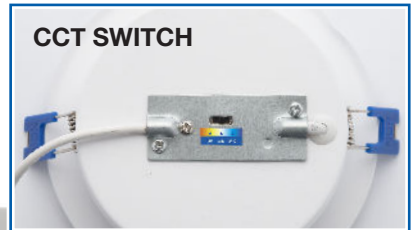

# RAZOR·CCT·G LED LOW PROFILE GIMBAL RECESSED DOWNLIGHT

## NEW SLEEK DESIGN

AVAILABLE WITH SELECTABLE  
COLOR TEMPERATURE

- Low profile allows for installation in almost any location, ideal for when space is limited
- CCT switch located conveniently on the back side of the light unit (3K, 4K or 5K)
- Switch location allows for color selection to be made at the final stage of installation
- Unit comes with standard Razor series junction box with the driver (small and compact) pressure fit spring clips and Quick Connect wire connectors for fast & easy installation
- Suitable for wet locations and insulated ceilings

NOMINAL SIZE	MODEL	LIGHT OUTPUT	WATTAGE	LUMINAIRE DIMENSIONS	JUNCTION BOX DIMENSIONS	COLOR TEMPERATURE	CRI
4"	RZR-CCT-421	750 LM	10W	5.0"	3.35" x 3.42" x 1.3"	SELECTABLE 3 K, 4 K or 5 K	80+
6"	RZR-CCT-621	1100LM	13W	7.25"			
BEAM ANGLE	GIMBAL ANGLE	AVAILABLE FINISHES		LIFETIME	LIMITED WARRANTY		
110°	20°	WHITE, SATIN CHROME & BLACK		50,000 HOURS	5 YEARS		