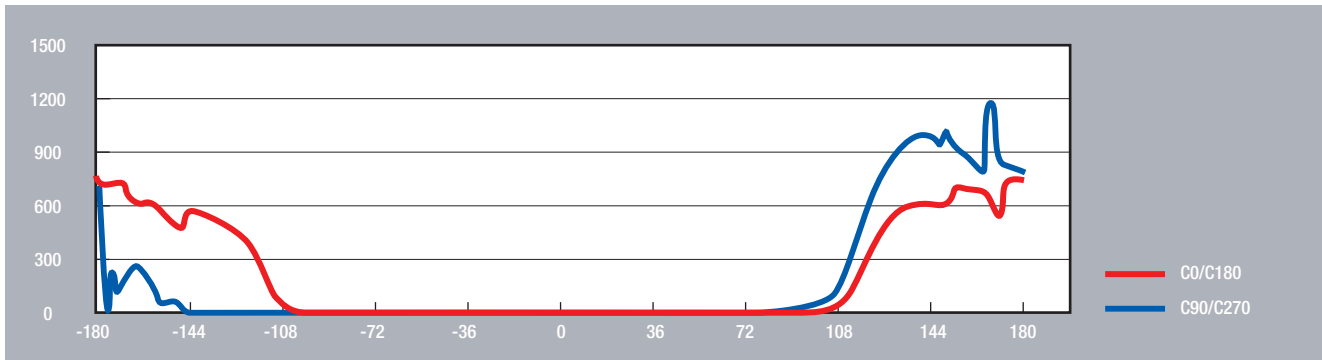

OS200LED LUMINOUS INTENSITY DISTRIBUTION