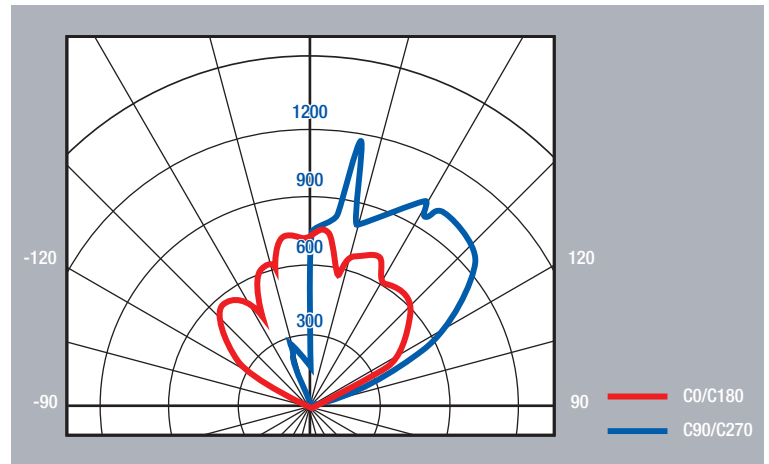

EXETER

MODEL	LIGHT OUTPUT	WATTAGE	COLOR TEMPERATURE	CRI	LIFETIME
OS200LED	1600LM	27.5 W	5 K	80	50,000 HOURS

OS200LED ZONAL LUMEN SUMMARY

ZONAL LUMEN SUMMARY		
ZONE	LUMENS	% OF LUMINAIRE
0-30	8.3	0.51
0-40	14.3	0.88
0-60	27.4	1.68
0-90	57.1	3.49
90-180	1576	95.22

OS200LED POLAR LUMINOUS INTENSITY DISTRIBUTION