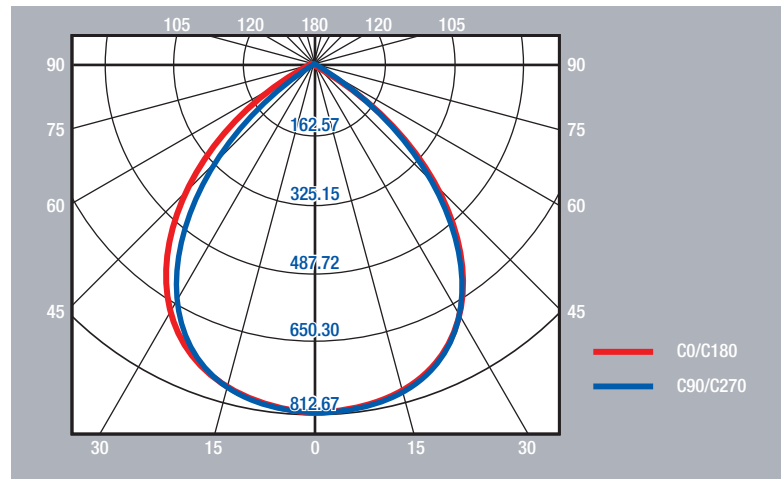

ENTERPRISE

MODEL	LIGHT OUTPUT	WATTAGE	COLOR TEMPERATURE	CRI	LIFETIME
OS400LED	2000 LM	35 W	4 K	80	50,000 HOURS

OS400LED FOOTCANDLE DIAGRAM

MOUNTING HEIGHT (METERS)	FOOTCANDLES AT NADIR
1m	812.87lx
2m	203.22lx
3m	90.32lx
4m	50.80lx
5m	32.51lx
6m	22.58lx
7m	16.59lx
8m	12.70lx
9m	10.04lx
10m	8.13lx
11m	6.72lx
12m	5.64lx

OS400LED LUMINOUS INTENSITY DISTRIBUTION (UNIT: CD)

OS400LED ZONAL LUMEN SUMMARY

ZONAL LUMEN SUMMARY		
ZONE	LUMENS	% OF LUMINAIRE
0-30	616.9	30
0-40	990.1	48.2
0-60	1647.9	80.2
0-90	2031.7	98.8
90-180	24.2	1.2