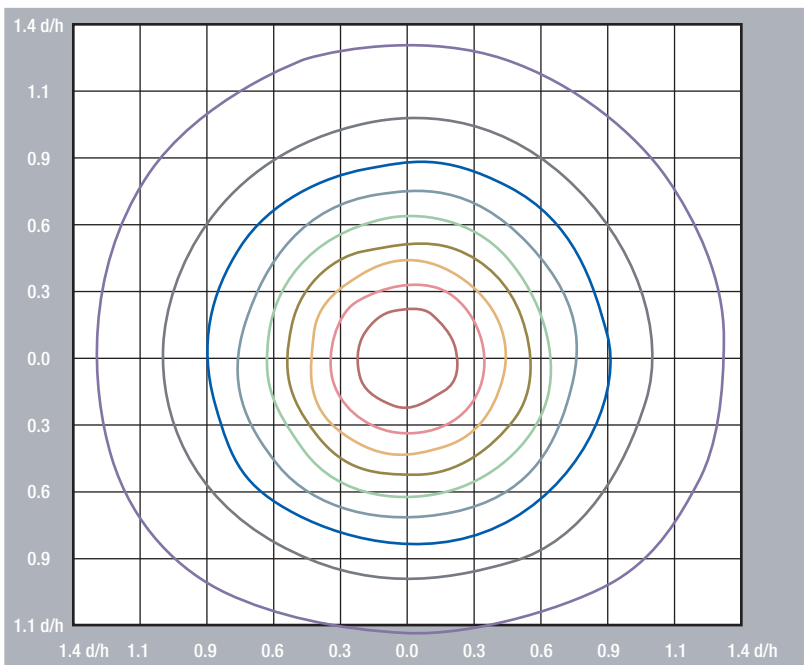

OS400LED ISO ILLUMINANCE DIAGRAM (UNIT: LX)

- (10%Emax) 1.002901
- (20%Emax) 2.005802
- (30%Emax) 3.008704
- (40%Emax) 4.011605
- (50%Emax) 5.014506
- (60%Emax) 6.017407
- (70%Emax) 7.020309
- (80%Emax) 8.02321
- (90%Emax) 9.026111