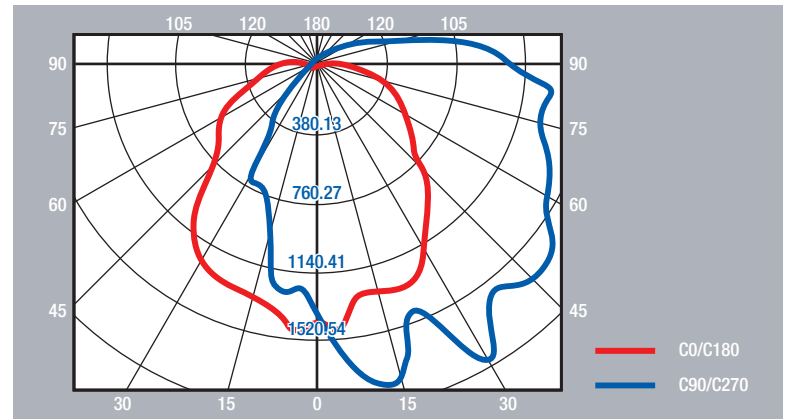

SEAWOLF

MODEL	LIGHT OUTPUT	WATTAGE	COLOR TEMPERATURE	CRI	LIFETIME
OS1500LED-347V	5200 LM	52 W	5 K	80	100,000 HOURS

OS1500LED-347V FOOTCANDLE DIAGRAM

MOUNTING HEIGHT (METERS)	FOOTCANDLES AT NADIR
1m	1403.12lx
2m	350.78lx
3m	155.90lx
4m	87.70lx
5m	56.12lx
6m	38.98lx
7m	28.64lx
8m	21.92lx
9m	17.32lx
10m	14.03lx
11m	11.60lx
12m	9.74lx

OS1500LED-347V LUMINOUS INTENSITY DISTRIBUTION (UNIT: CD)

OS1500LED-347V ZONAL LUMEN SUMMARY

ZONAL LUMEN SUMMARY		
ZONE	LUMENS	% OF LUMINAIRE
0-30	1066.9	20.7
0-40	1739	33.8
0-60	3072.4	59.7
0-90	4556	88.5
90-180	591.6	11.5

OS1500LED-347V ISO ILLUMINANCE DIAGRAM (UNIT: LX)