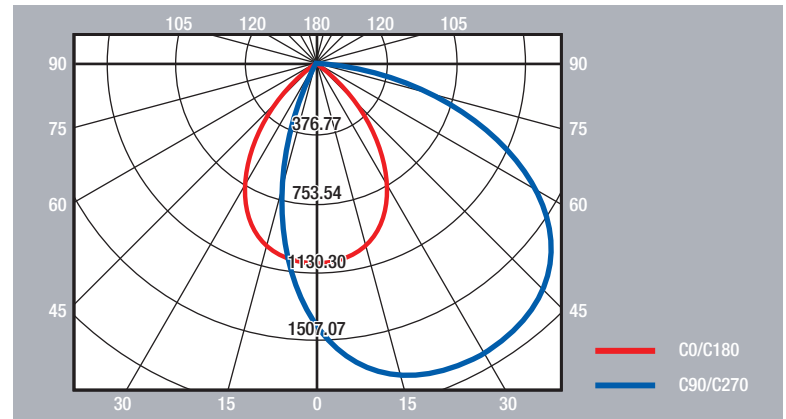

# SEAWOLF

MODEL	LIGHT OUTPUT	WATTAGE	COLOR TEMPERATURE	CRI	LIFETIME
OS1500LED-CWP	5200LM	46 W	5 K	80	100,000 HOURS

## OS1500LED FOOTCANDLE DIAGRAM

MOUNTING HEIGHT (METERS)	FOOTCANDLES AT NADIR
1m	980.60lx
2m	245.15lx
3m	108.96lx
4m	61.29lx
5m	39.22lx
6m	27.24lx
7m	20.01lx
8m	15.32lx
9m	12.11lx
10m	9.81lx
11m	8.10lx
12m	6.81lx

## OS1500LED LUMINOUS INTENSITY DISTRIBUTION (UNIT: CD)