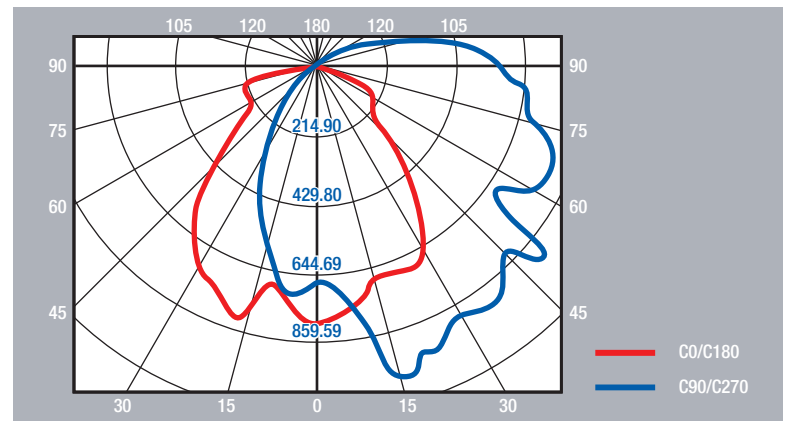

SEAWOLF

MODEL	LIGHT OUTPUT	WATTAGE	COLOR TEMPERATURE	CRI	LIFETIME
OS1400LED-347V	2700LM	28 W	5 K	80	100,000 HOURS

OS1400LED-347V FOOTCANDLE DIAGRAM

MOUNTING HEIGHT (METERS)	FOOTCANDLES AT NADIR
1m	805.71lx
2m	201.43lx
3m	89.52lx
4m	50.36lx
5m	32.23lx
6m	22.38lx
7m	16.44lx
8m	12.59lx
9m	9.95lx
10m	8.06lx
11m	6.66lx
12m	5.60lx

OS1400LED-347V LUMINOUS INTENSITY DISTRIBUTION (UNIT: CD)

OS1400LED-347V ZONAL LUMEN SUMMARY

ZONAL LUMEN SUMMARY		
ZONE	LUMENS	% OF LUMINAIRE
0-30	581.1	21.6
0-40	941.1	34.9
0-60	1581.4	58.7
0-90	2361.9	87.7
90-180	332.7	12.3