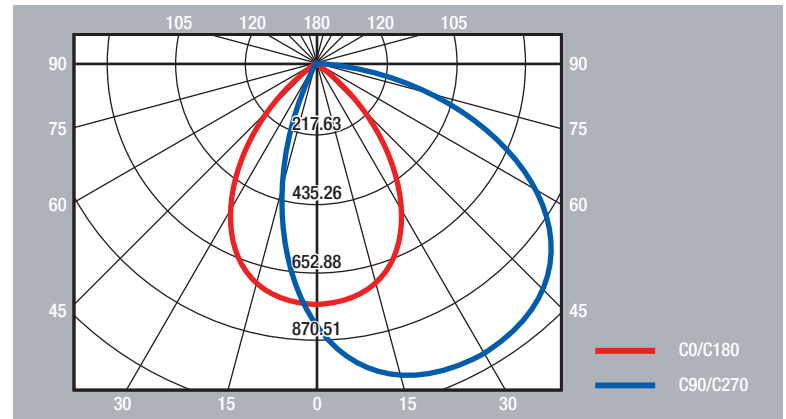

SEAWOLF

MODEL	LIGHT OUTPUT	WATTAGE	COLOR TEMPERATURE	CRI	LIFETIME
OS1400LED-CWP	2700LM	27 W	5 K	80	100,000 HOURS

OS1400LED FOOTCANDLE DIAGRAM

MOUNTING HEIGHT (METERS)	FOOTCANDLES AT NADIR
1m	824.28lx
2m	206.07lx
3m	91.59lx
4m	51.52lx
5m	32.97lx
6m	22.90lx
7m	16.82lx
8m	12.88lx
9m	10.18lx
10m	8.24lx
11m	6.81lx
12m	5.72lx

OS1400LED LUMINOUS INTENSITY DISTRIBUTION (UNIT: CD)

OS1400LED ZONAL LUMEN SUMMARY

ZONAL LUMEN SUMMARY		
ZONE	LUMENS	% OF LUMINAIRE
0-30	590.3	21.5
0-40	958.4	34.9
0-60	1610.9	58.6
0-90	2405.6	87.5
90-180	343.2	12.5