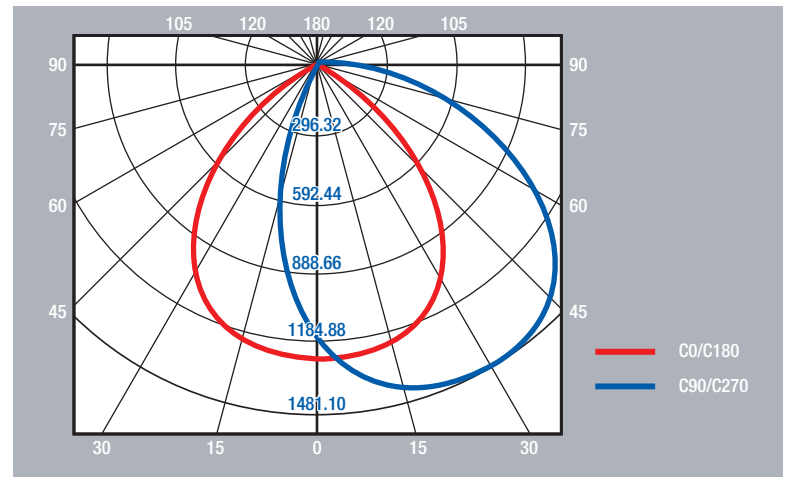

# ANNAPOLIS

MODEL	LIGHT OUTPUT	WATTAGE	COLOR TEMPERATURE	CRI	LIFETIME
OS1200LED	3800 LM	35 W	5 K	80	100,000 HOURS

## OS1200LED FOOTCANDLE DIAGRAM

MOUNTING HEIGHT (METERS)	FOOTCANDLES AT NADIR
1m	1236.32lx
2m	309.08lx
3m	137.37lx
4m	77.27lx
5m	49.45lx
6m	34.34lx
7m	25.23lx
8m	19.32lx
9m	15.26lx
10m	12.36lx
11m	10.22lx
12m	8.59lx

## OS1200LED LUMINOUS INTENSITY DISTRIBUTION (UNIT: CD)

## OS1200LED ZONAL LUMEN SUMMARY

ZONAL LUMEN SUMMARY		
ZONE	LUMENS	% OF LUMINAIRE
0-30	928.7	24.2
0-40	1488.1	38.8
0-60	2607.6	68
0-90	3717.4	97
90-180	116.1	3