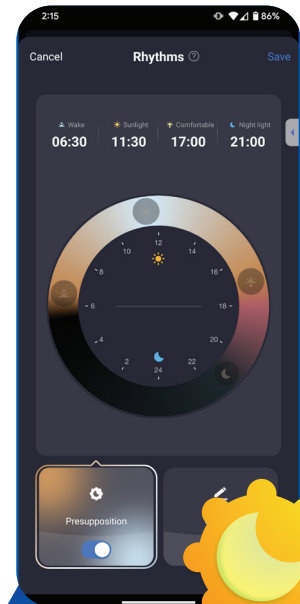

white color selectable ranging from 2700K through 6500K, you can achieve over 16 million+ different colors. Offered in a 4" or 6" sizes with a flat or regressed trim style, high CRI 90+ rating, wet location rating and it's full range dimmability, they are sure to fit any of your installation needs.

YOU HAVE TOTAL CONTROL.

Download the free **Smart Life** mobile app and unlock the full potential of your RAZOR•RGBs.

Full RGB spectrum
Achieve 16 million+ different RGB colors

Paired with the Smart Life app you have a multitude of lighting setups with a list of preset scenes and full voice control for hands free tuning.

For more automation options, take full advantage of the Circadian Rhythm feature to have automatic color tuning throughout the day from morning till night or create a schedule that perfectly suits your lifestyle.

You can also fine tune any temperature value for your white light from a warm 2700K all the way to an icy 6500K, letting you choose what makes any particular space look the best.

Finally, the circadian rhythm feature takes it off your hands and automatically changes the light's color to match the sun's throughout the day, helping your body effortlessly synchronize with nature.