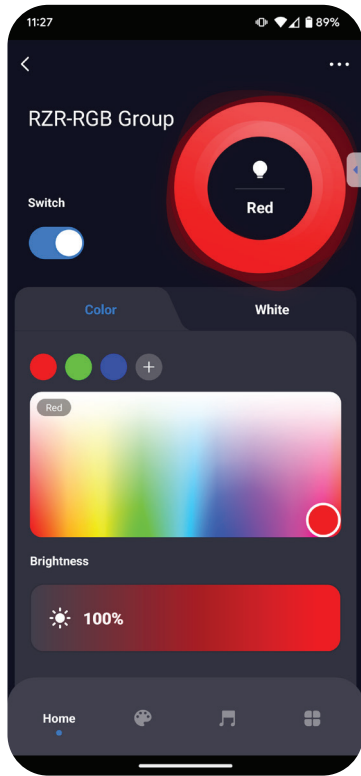

RAZOR•RGB

Smart RGB + Tunable White Recessed LED Downlight

The Razor family continues to grow and this time it's better than ever. The new SMART RGB+CCT Razors offer a recessed LED downlight with the highest quality and light performance featuring all the RGB colors AND

white color selectable ranging from 2700K through 6500K, you can achieve over 16 million+ different colors. Offered in a 4" or 6" sizes with a flat or regressed trim style, high CRI 90+ rating, wet location rating and it's full range dimmability, they are sure to fit any of your installation needs.

4" • 6" | **RGB+CCT** | 700 • 1150 | FINISH

RAZOR•RGB • FEATURES

Wet locations

Dimmable

IC rated

Airtight rated

TITLE 24
COMPLIANT

RAZOR•RGB • SPECS

YOU HAVE TOTAL CONTROL.

Download the free **Smart Life** mobile app and unlock the full potential of your RAZOR•RGBs.

Full RGB spectrum
Achieve 16 million+ different RGB colors

Paired with the Smart Life app you have a multitude of lighting setups with a list of preset scenes and full voice control for hands free tuning.