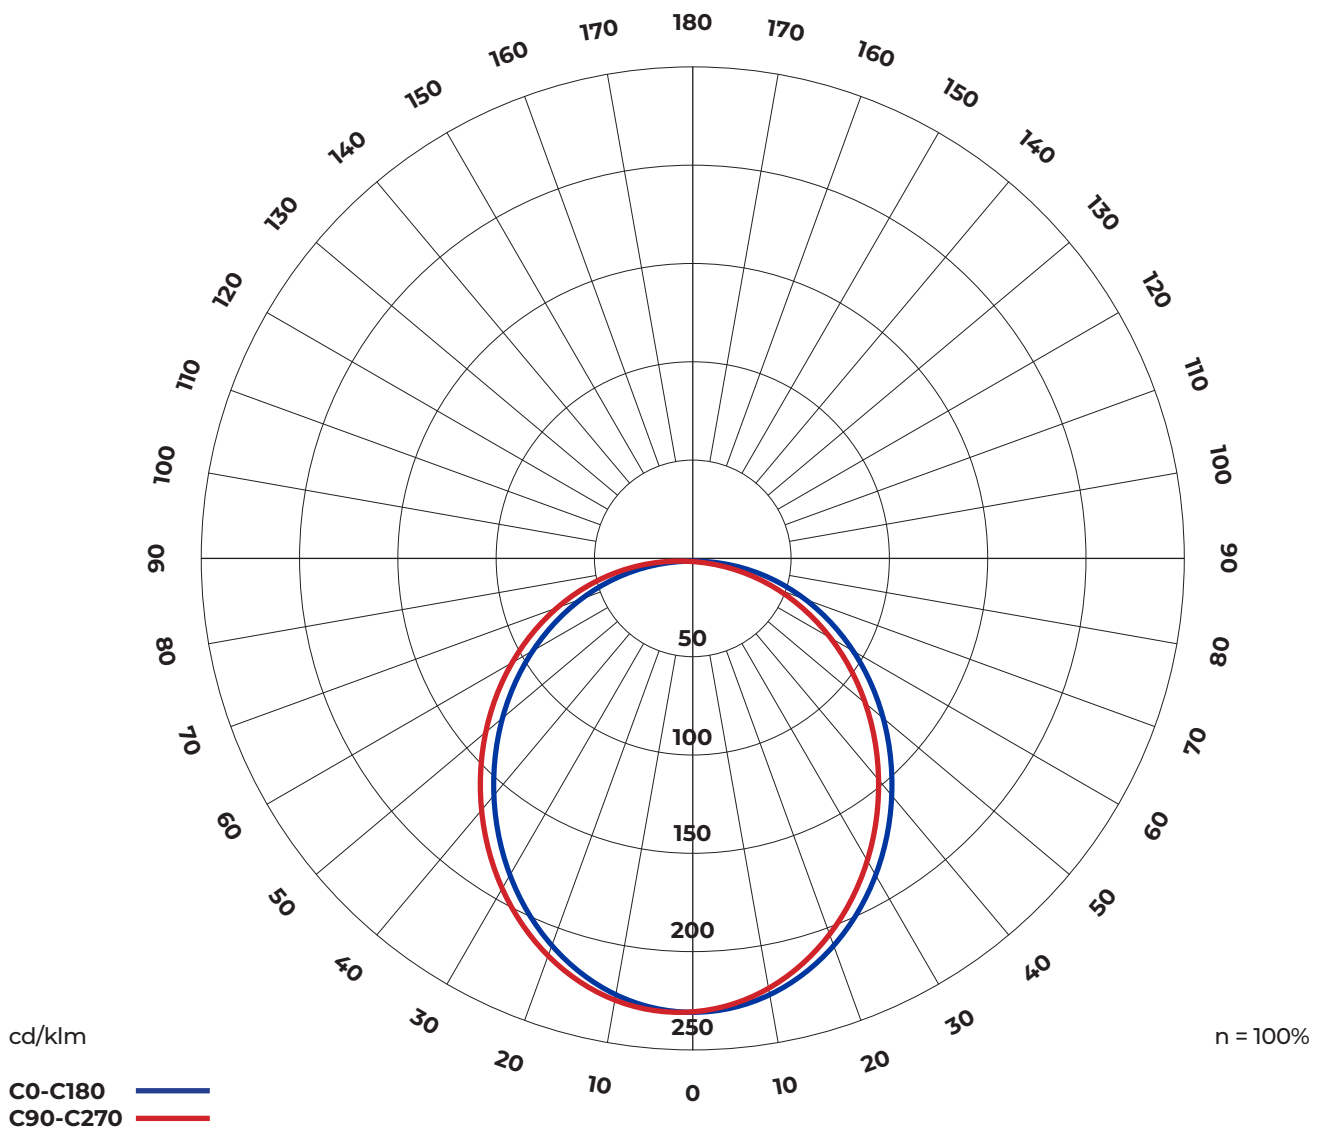

PINNACLE 170 CCT

24V LED Specification Grade CCT Tape Light

TL170-24V-CCT

PHOTOMETRICS SHEET

PHOTOMETRICS

| Nominal size | Model | Light output | Wattage / Voltage | Selectable color temperature | CRI |
|--------------|---------------|--------------|-------------------|------------------------------|-----|
| 49.2ft (15m) | TL170-24V-CCT | 200LM/ft | 1.9W/ft / 24V | 2700K-6500K Tunable | 97+ |

FOOTCANDLE DIAGRAM

| Mounting height (feet / meters) | | Footcandles at Nadir | Diameter (feet / meters) |
|------------------------------------|--|-------------------------|-----------------------------|
| 3.28' / 1m |  | 227.21 | 10.27' / 3.13m |
| 6.56' / 2m | | 56.801 | 20.55' / 6.26m |
| 9.84' / 3m | | 25.241 | 30.82' / 9.39m |
| 13.12' / 4m | | 14.201 | 41.10' / 12.53m |
| 16.4' / 5m | | 9.0871 | 51.37' / 15.66m |

AVERAGE LUMINANCE (cd/m²)

| G/C | 0 | 40 | 90 |
|-----|------|------|------|
| 0 | 227 | 226 | 226 |
| 45 | 174 | 172 | 156 |
| 55 | 144 | 138 | 123 |
| 65 | 105 | 103 | 84.3 |
| 75 | 65.6 | 61.1 | 45.6 |
| 85 | 23.8 | 23.4 | 8.37 |

ZONAL LUMEN SUMMARY

| Zone | Lumens | % of luminaire |
|--------|--------|----------------|
| 0-40 | 292.1 | 43 |
| 0-60 | 522.5 | 76.9 |
| 0-90 | 670.1 | 98.6 |
| 90-180 | 9.3 | 1.4 |

DISTRIBUTION CURVE (cd/klm)