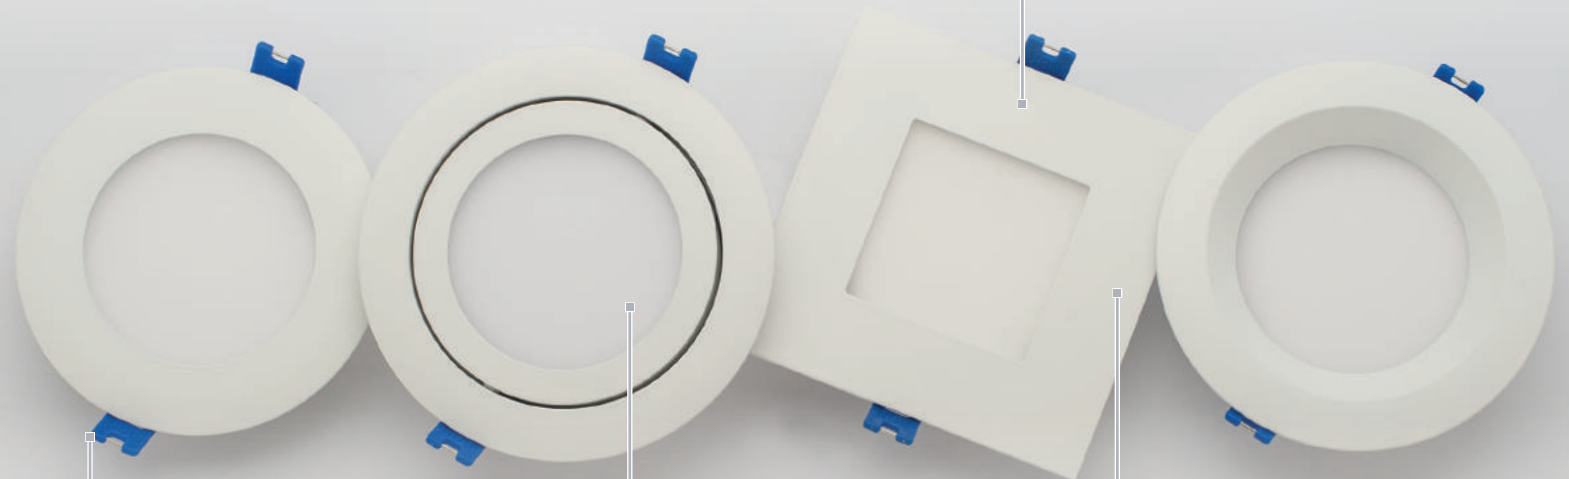

RAZOR

RECESSED DOWNLIGHT SERIES BY NDR

The Razor series' ultra-slim design is perfect for any small space and allows for flexible installation, particularly in confined areas or when facing constraints such as beams, ceiling joists or air ducts.

Razor models come in a wide variety of shapes, finishes and color temperatures. They combine high lumen output with low power consumption and offer an elegant, contemporary look to residential and commercial indoor lighting.

RATINGS AND CERTIFICATIONS

Airtight rated ASTM E283-04
IC rated
WET location rated except
Razor-G model which is DAMP rated
Fire rated FT4 wires (UL 2464)
CSA certified for USA and Canada

3 FINISHES

White, black and satin chrome

3 COLOR TEMPERATURES

2,700 K, 3,000 K and 4,000 K

EASY INSTALLATION

Each unit includes a junction box with driver, pressure-fit spring clips and Quick Connect wire connectors for fast and easy installation