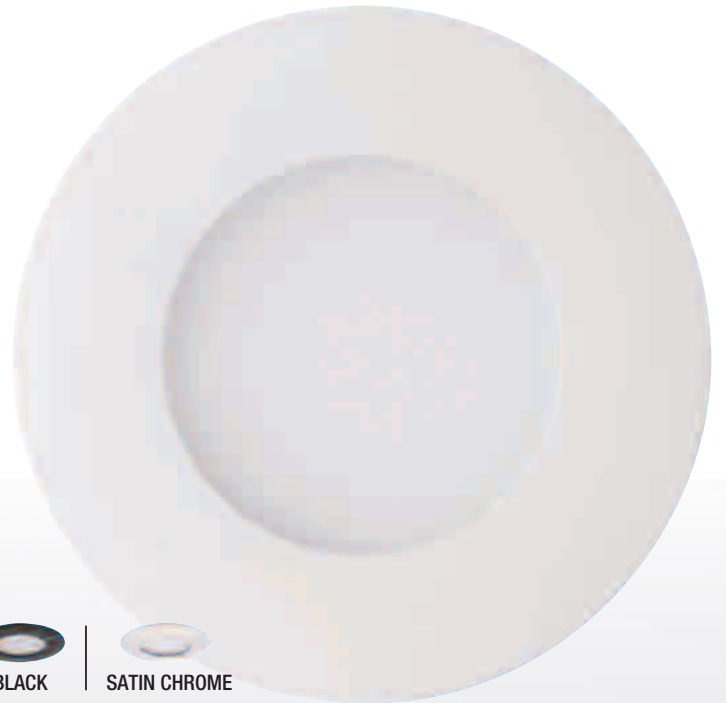

### FINISH

WHITE

BLACK

SATIN CHROME