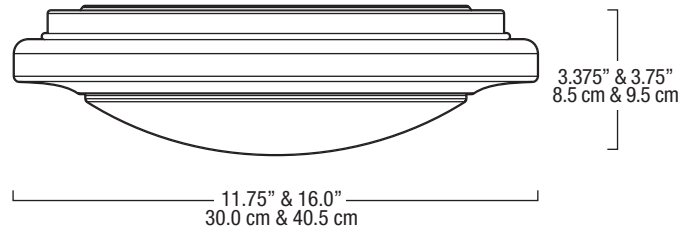

Available in a 12" or 16" version. Mounting hardware included.

FEATURES

- High lumen output on both the 12" & 16"
- 12" available with motion sensor**
- Innovative diffuser design
- Tool-free removable polycarbonate diffuser
- Quick & easy to install on standard 3" or 4" junction box