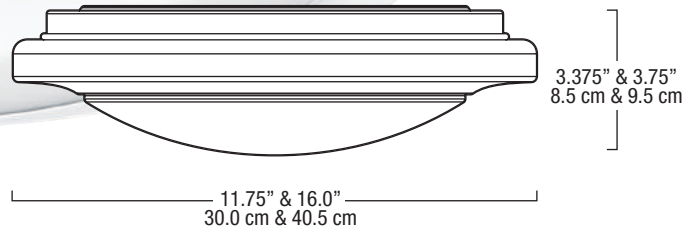

AZURE | LED FLUSH MOUNT

The Azure series of LED flush mount fixtures by NDR offers an affordable and stylish design that will compliment a varied assortment of lighting applications.

The integrated LEDs are direct-AC with no external driver. The diffuser has a unique stylish design and may be removed easily for installation and cleaning.

Available in a 12" or 16" version. Mounting hardware included.

FEATURES

- High lumen output on both the 12" & 16"
- Innovative diffuser design
- Tool-free removable polycarbonate diffuser
- Quick & easy to install on standard 3" or 4" junction box