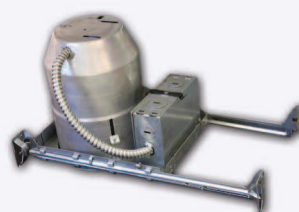

5" HOUSINGS

NC500-MED

5" New Construction Housing
IC/NON-IC APPLICATION