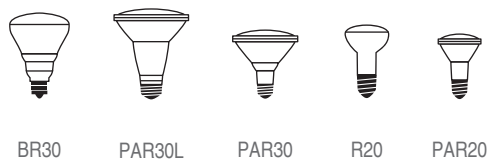

5" IC/NON-IC COLLECTION

5" TRIMS

MODEL NUMBER	ITEM	UNIT COLOUR	PRODUCT CODE
BA50	5" Downlight Step Baffle Trim BULB TYPES: BR30, PAR30, PAR30L	White-White	BA50 WH-WH
		White-Black	BA50 WH-BLK
		Oil-Rubbed Bronze-Black	BA50 ORB-BLK
		Black-Black	BA50 BLK-BLK
		White-Chrome (Reflector)	BA50 WH-CHR
TR2040	5" Adjustable Eyeball Trim BULB TYPES: PAR30	White	TR2040 WH
TR2050	5" Gimbal Trim BULB TYPES: PAR30	Satin Chrome White	TR2050 SC TR2050 WH
TR2125	5" Shower Trim with Fresnel Glass BULB TYPES: PAR30	Satin Chrome White	TR2125 SC TR2125 WH
TR2025	5" Shower Trim with Frosted Glass BULB TYPES: PAR30	Satin Chrome White	TR2025 SC TR2025 WH
TR2225	5" Frosted Dome Shower Trim BULB TYPES: PAR30, R20, PAR20	Satin Chrome White	TR2225 SC TR2225 WH

BULB TYPES

5" HOUSINGS

NC500-MED

R500-MED