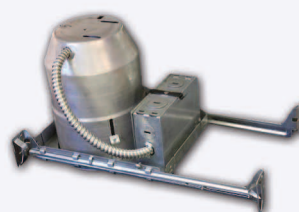

5" IC/NON-IC COLLECTION

5" TRIMS

MODEL NUMBER	ITEM	UNIT COLOUR	PRODUCT CODE
BA50	 5" Downlight Step Baffle Trim BULB TYPES: BR30, PAR30, PAR30L	White-White	BA50 WH-WH
		White-Black	BA50 WH-BLK
		Oil-Rubbed Bronze-Black	BA50 ORB-BLK
		Black-Black	BA50 BLK-BLK
		White-Chrome (Reflector)	BA50 WH-CHR
TR2040	 5" Adjustable Eyeball Trim BULB TYPES: PAR30	White	TR2040 WH
TR2050	 5" Gimbal Trim BULB TYPES: PAR30	Satin Chrome White	TR2050 SC TR2050 WH
TR2125	 5" Shower Trim with Fresnel Glass BULB TYPES: PAR30	Satin Chrome White	TR2125 SC TR2125 WH
TR2025	 5" Shower Trim with Frosted Glass BULB TYPES: PAR30	Satin Chrome White	TR2025 SC TR2025 WH
TR2225	 5" Frosted Dome Shower Trim BULB TYPES: PAR30, R20, PAR20	Satin Chrome White	TR2225 SC TR2225 WH

BULB TYPES

5" HOUSINGS

NC500-MED

5" New Construction Housing
IC/NON-IC APPLICATION

R500-MED

5" Remodel Housing
IC/NON-IC APPLICATION