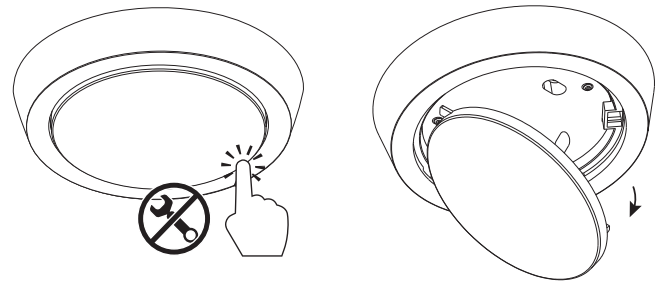

5 years Limited Warranty

NOMINAL SIZE	MODEL	LIGHT OUTPUT	WATTAGE	COLOR TEMPERATURE	CRI	LIFETIME	AVAILABLE FINISHES
7"	CL70-14W-3K-WH	1000 LM	14 W	3000 K	80+	54,000 HOURS	WHITE
	CL70-14W-4K-WH			4000 K			
11"	CL110-26W-3K-WH	2000 LM	26 W	3000 K	80+	54,000 HOURS	WHITE
	CL110-26W-4K-WH			4000 K