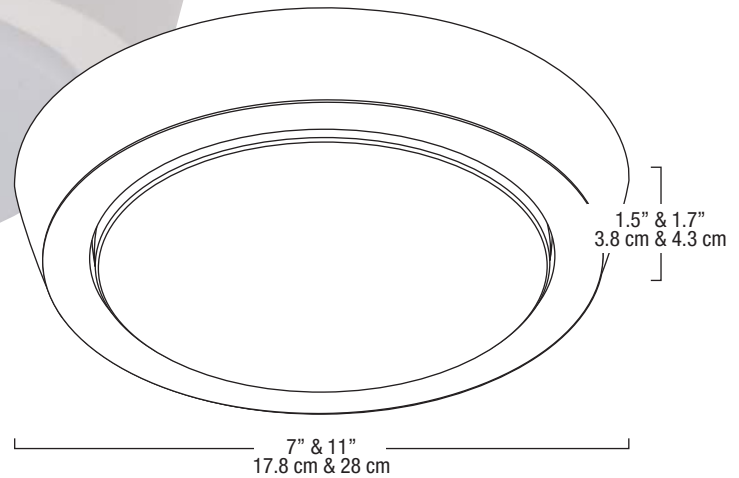

# AURA | LED FLUSH MOUNT

The Aura low-profile 7" & 11" LED flush mount by NDR provides general illumination suitable for residential and commercial applications. Integrated LEDs are direct-AC with no external driver and are protected from moisture for a wet location rating. Diffuser features a press-release mechanism for easy removal and maintenance. Mounting hardware included.

## FEATURES

- Die-cast aluminum construction
- Tool-free, press-release removable polycarbonate diffuser
- Quick & easy to install on standard 3" or 4" junction box

## EASY TO INSTALL

5 years Limited Warranty

| NOMINAL SIZE | MODEL           | LIGHT OUTPUT | WATTAGE | COLOR TEMPERATURE | CRI | LIFETIME     | AVAILABLE FINISHES |
|--------------|-----------------|--------------|---------|-------------------|-----|--------------|--------------------|
| 7"           | CL70-14W-3K-WH  | 1000 LM      | 14 W    | 3000 K            | 80+ | 54,000 HOURS | WHITE              |
|              | CL70-14W-4K-WH  |              |         | 4000 K            |     |              |                    |
| 11"          | CL110-26W-3K-WH | 2000 LM      | 26 W    | 3000 K            | 80+ | 54,000 HOURS | WHITE              |
|              | CL110-26W-4K-WH |              |         | 4000 K            |     |              |                    |